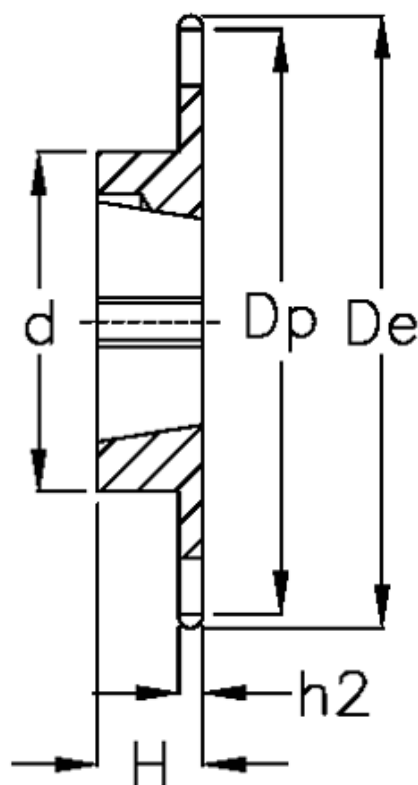

Article number: 616031009023

Description: Taperbored sprocket 20 B-1 Z=23 simplex  
for bushing 2517

## Measures

C	= 3.5
d	= 108
De	= 248.3
Dp	= 233.17
For bush	= 2517
For chain size	= 1 1/4" x 3/4"
For chain type	= 20 B-1
H	= 45

h1	= 18.5
Material	= Stål
Number of teeth	= 23